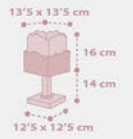

PANDA

631615

1 x 0W max.
LED - E-14

631625

1 x 15W max.
LED - E-27

A
631695

B

1 x 15W max.
LED - E-27