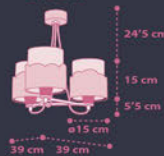

612325

1 x 15W máx.  
LED - E-27

612355

1 x 0'3W máx.  
LED Included - E-14

612375

3 x 15W máx.  
LED - E-27

moon

61231T