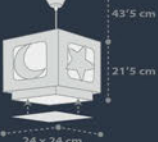

1 x 9W max.

LED · E-14

63232E

24 x 24 cm