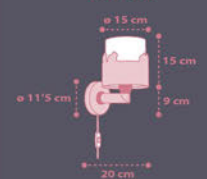

3 x 15W max.
LED - E-27

A
61719S

1 x 15W max.
LED - E-27

B