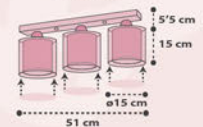

1 x 15W máx.
LED · E-27

414135

3 x 15W máx.
LED · E-27

414155

1 x 0'3W máx.
LED Included · E-14