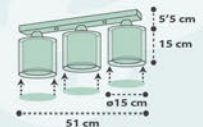

1 x 15W máx.
LED · E-27

41413H

3 x 15W máx.
LED · E-27

41415H

1 x 0.3W máx.
LED Included · E-14