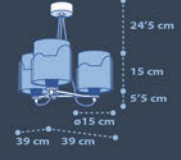

3 x 15W máx.  
LED - E-27

little  
ELEPHANT

1 x 0W máx.  
LED - E-14

1 x 15W máx.  
LED - E-27

3 x 15W máx.  
LED - E-27

little elephant  
ELEPHANT

613315  
 ø 15 cm  
 15 cm  
 15 cm  
 ø 13 cm  
 1 x 2W max.  
 LED - E-14