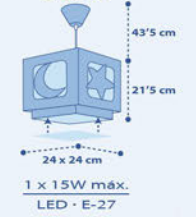

moonlight

63231T

63232T

63233NT

63235LT

A
63238T

B

1 x 15W máx.
LED · E-27