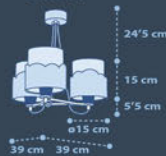

1 x 0W máx.  
LED - E-14

61232T

1 x 15W máx.  
LED - E-27

61235T

1 x 0.3W máx.  
LED Included - E-14

61237T

3 x 15W máx.  
LED - E-27