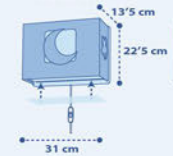

moonlight

63231T

63232T

63233NT

63235LT

A
63238T

B

1 x 15W máx.
LED · E-27