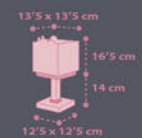

BABY JUNGLE

631115

1 x 0W max.
LED - E-14

631125

1 x 15W max.
LED - E-27

A
631195

1 x 15W max.
LED - E-27