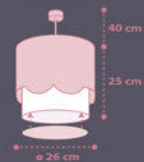

B

Sweet Love

617115

1 x 2W max.  
LED - E-14

617125

1 x 15W max.  
LED - E-27

617175

3 x 15W max.  
LED - E-27