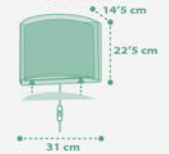

3 x 15W máx.
LED - E-27

80225H

1 x 0.3W máx.
LED Included - E-14

A
80228H

1 x 15W máx.
LED - E-27

B