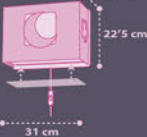

63235LS

13 cm

1 x 0'3W máx.  
LED Included · E-14

A  
63238S

13'5 cm

1 x 15W máx.  
LED · E-27

B

22'5 cm