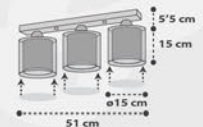

1 x 15W máx.
LED · E-27

41413E

3 x 15W máx.
LED · E-27

41415E

1 x 0'3W máx.
LED Included · E-14