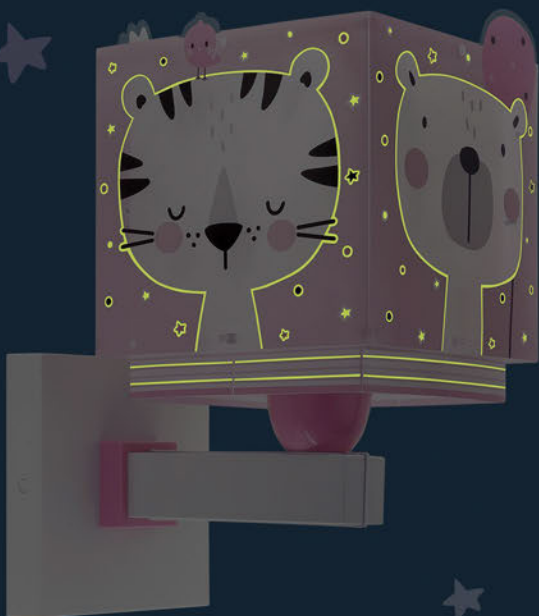

BABY JUNGLE

631115

1 x 0W max.
LED - E-14

631125

1 x 15W max.
LED - E-27

A
631195

1 x 15W max.
LED - E-27